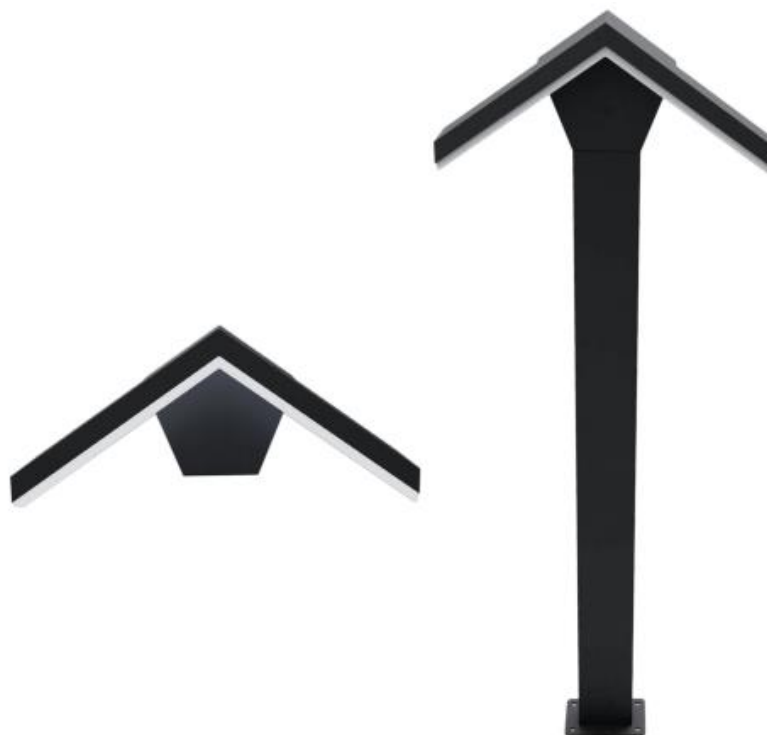

GARDEN LIGHTING

GRF302 LED

Technical data

<i>Rated voltage:</i>	220-240V/ 50-60Hz
<i>Power:</i>	10W;
<i>Colour temperature:</i>	4000K
<i>LED source:</i>	EPISTAR 2835 SMD
<i>Colour:</i>	Graphite black
<i>Material:</i>	Plastic+ Aluminium
<i>Colour rendering index:</i>	Ra> 80
<i>Average lifetime:</i>	30 000h
<i>Switch on/off:</i>	20 000
<i>Protection against dust and moisture:</i>	IP54

Features

- *Low power consumption*
- *Repeated switch on/off does not affect the lifespan*
- *Instant light with maximum luminous flux*
- *Environmentally friendly - no mercury and lead*
- *No ultraviolet and infrared rays*
- *Resistant to shock and vibration-free body*
- *Low heat emission*
- *Attractive design*

Area of application

- *Suitable for outdoor use*
- *Gardens*
- *Parks*

Variants and Dimensions

<i>Catalogue number</i>	<i>LED QTY</i>	<i>Whole fixture lumens</i>	<i>Colour temp.</i>	<i>Colour body</i>	<i>Size (mm)</i>		
	<i>(W)</i>	<i>(lm)</i>	<i>(K)</i>		Length	Width	Height
96LEDW302	10	800	4000	Graphite black	82	284	126
96LEDP30278	10	800	4000	Graphite black	82	284	780